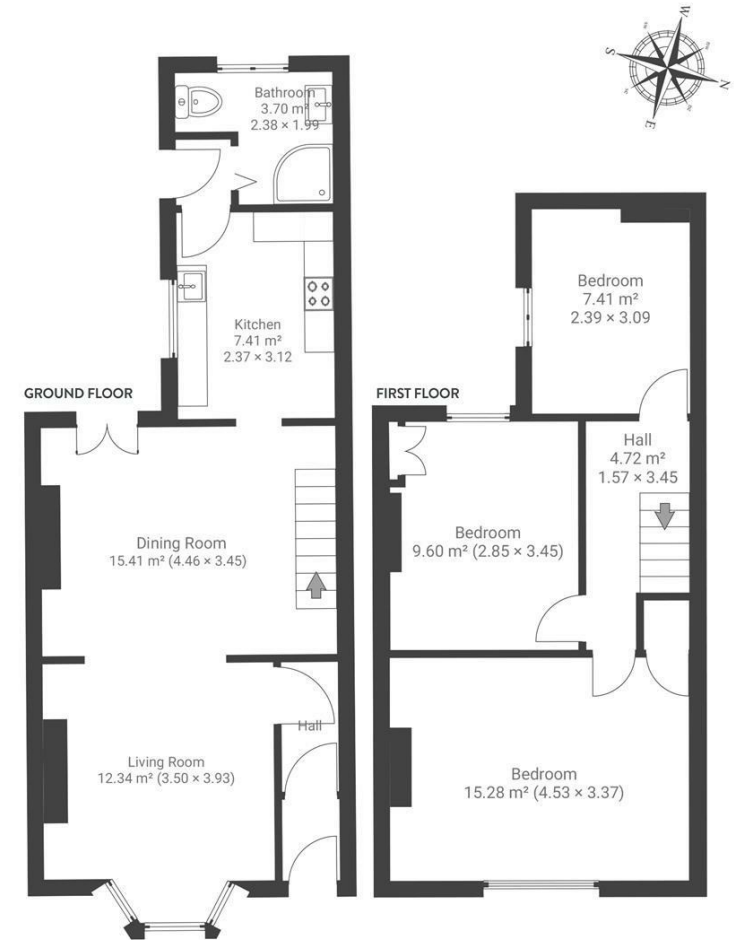

Boardwalk

Roseberry Park

, BRISTOL

Roseberry Park ST GEORGE

APPROXIMATE FLOOR AREA
84 SQM / 904 SQFT

Boardwalk

Roseberry Park

, BRISTOL

£325,000

BS5 9EU

3 Bedrooms

1 Bathrooms

"It's been our home since we were first married and the place we raised our three children!"